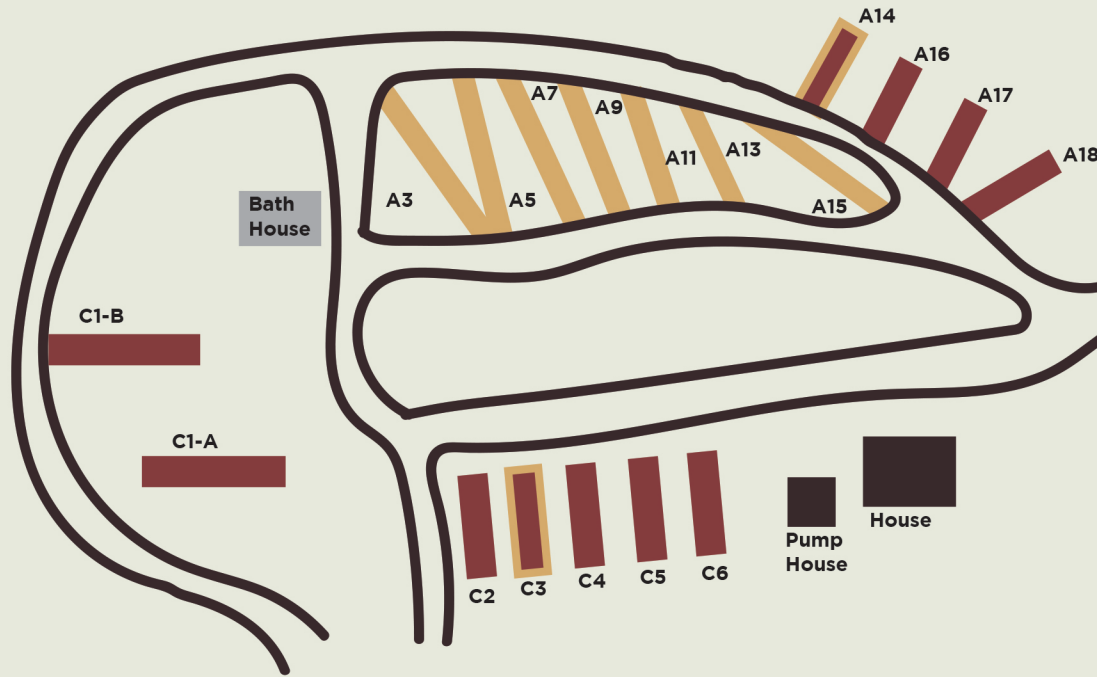

CATTAIL CREEK

CAMPGROUND

3901 MOORE'S FERRY RD, SKIPPERS, VA 23879

Map Key

- Pull Through Sites
- Back In Sites
- 30 AMP Sites (all other 50 AMP)

www.CattailCreekCampground.com
(252) 207-1281 | CattailCreekCampground@gmail.com
Campground Manager: Frank (434) 632-0354